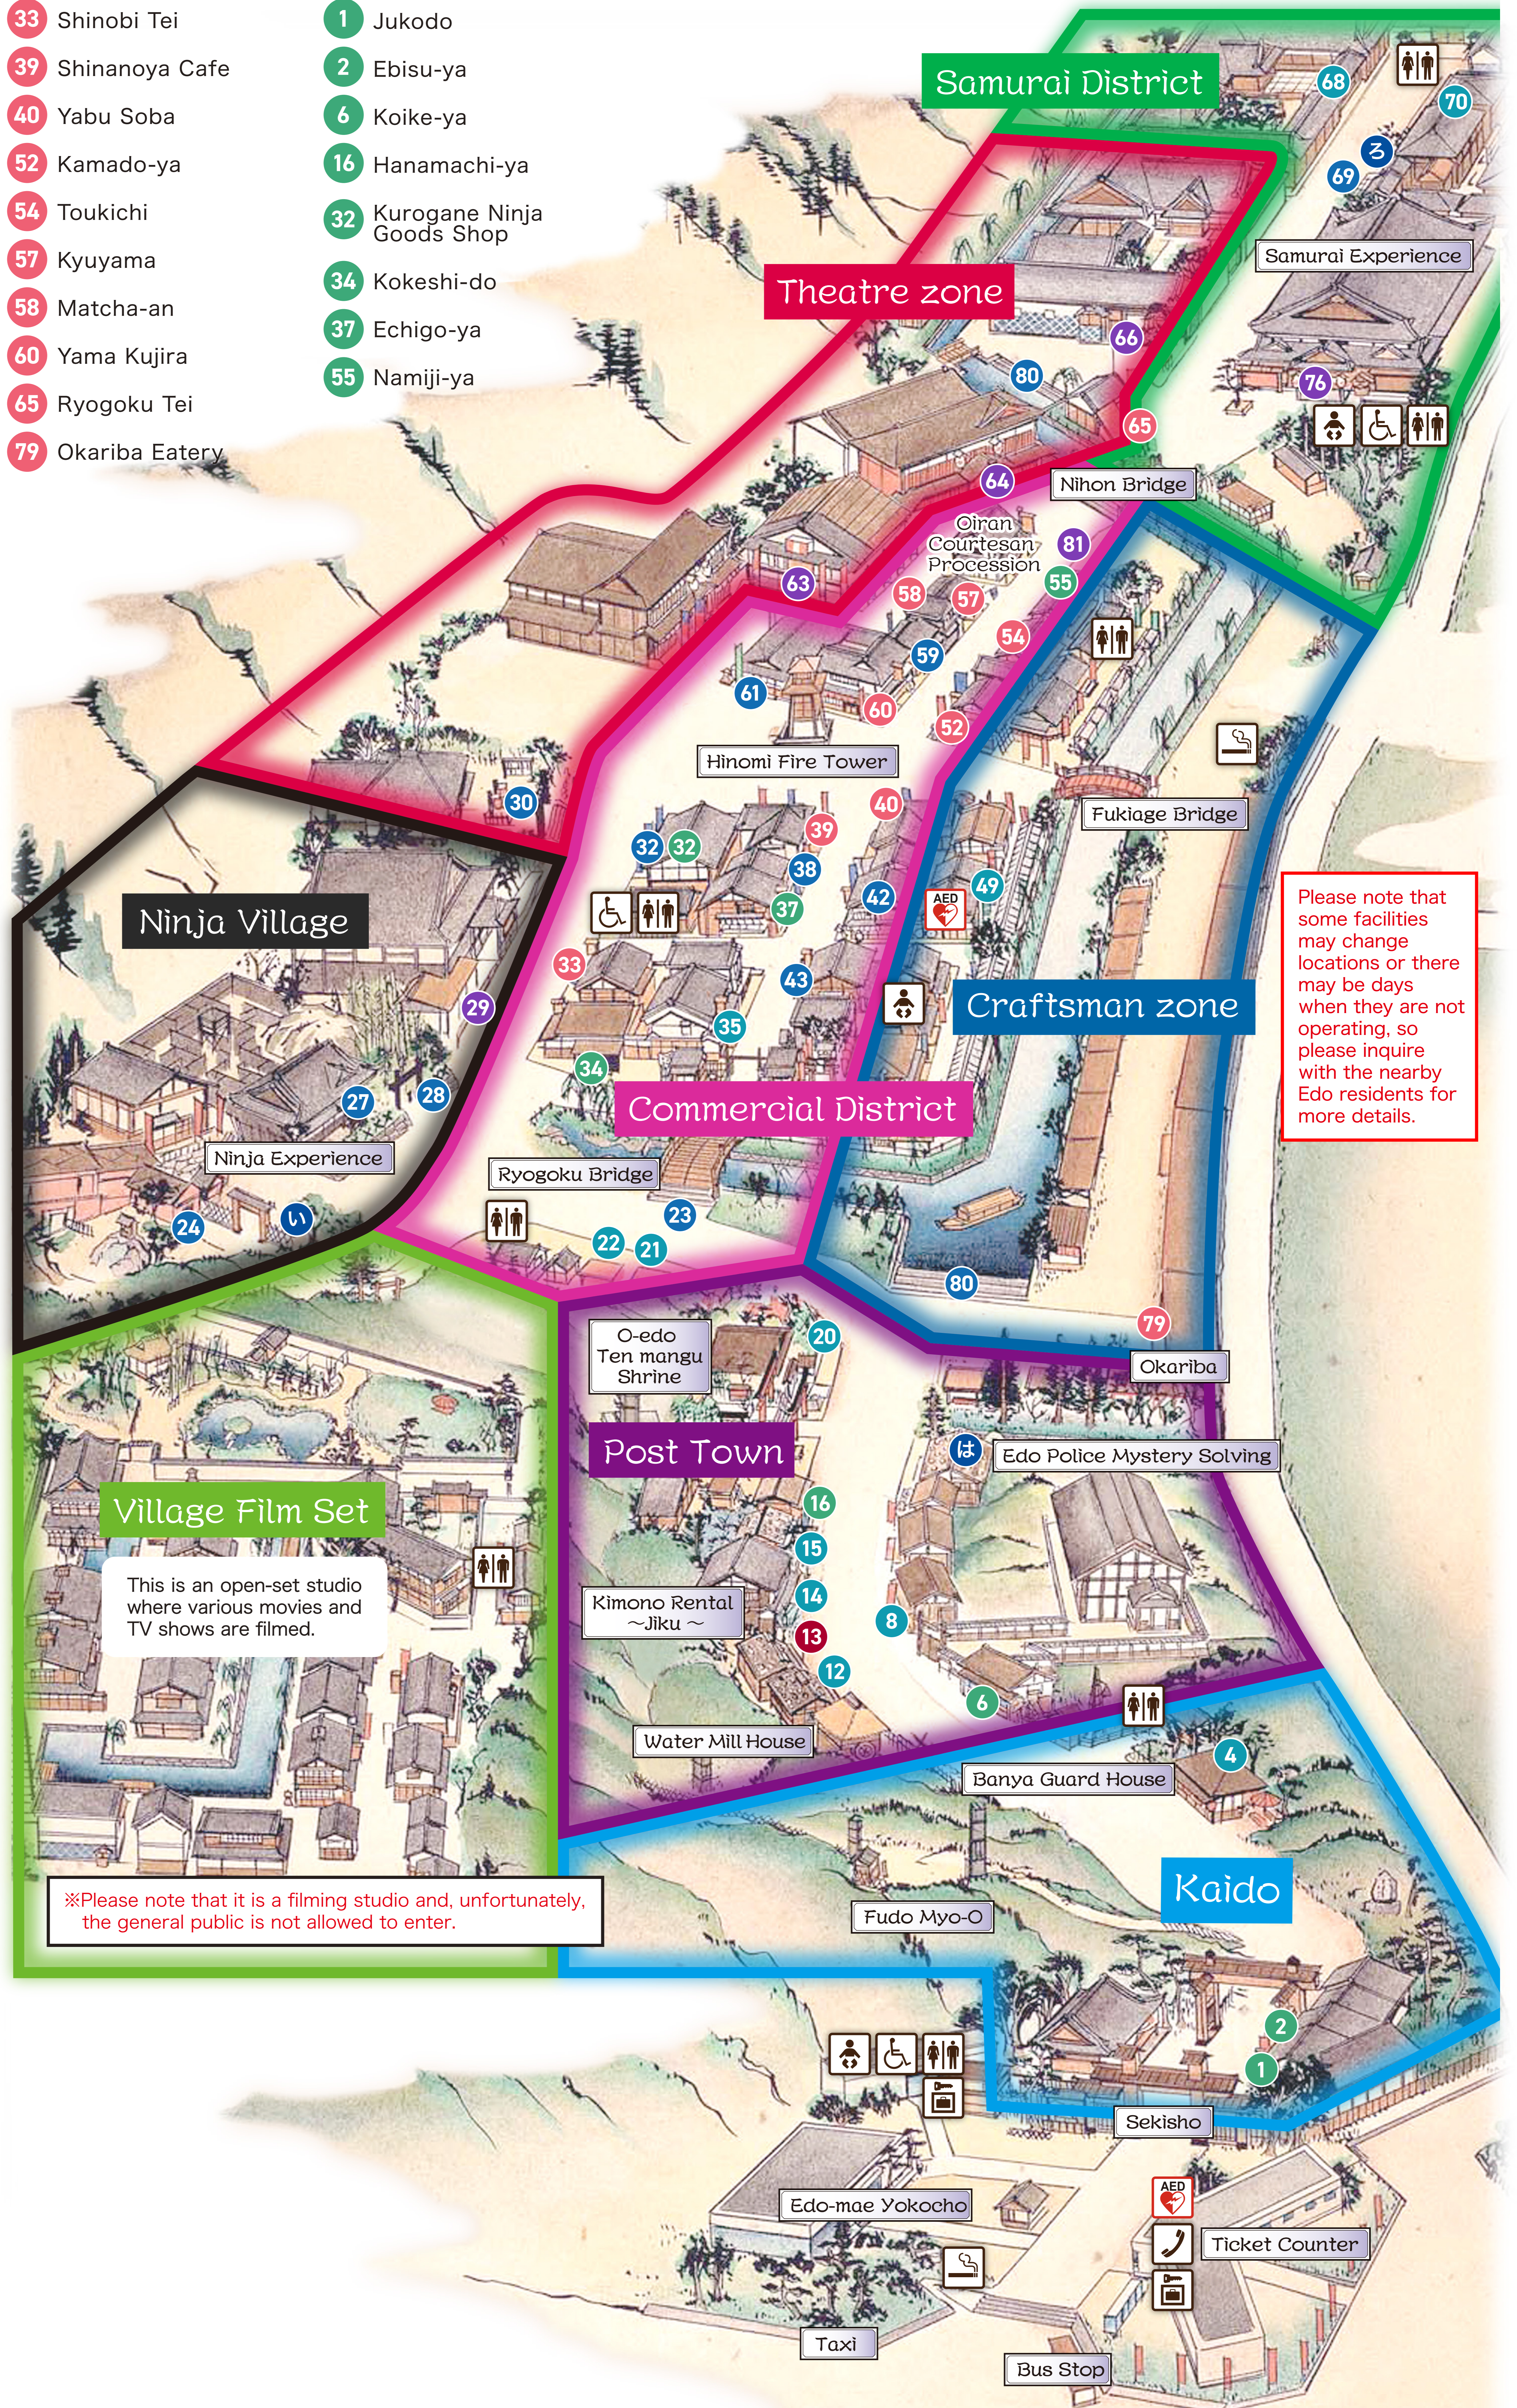

Village Map

EDO WONDERLAND
Nikko Edomura

Experiencing

- Edo Work Experience for Kids
- い Ninja Experience
- 三 Samurai Experience
- は Edo Police Mystery-Solving
- 23 Special Ninja Joint Training
- 24 Ninja Training Hall
- 27 Ninja Karakuri Mansion
- 28 Ninja Shikake Mechanical Maze
- 30 Jigoku Temple
- 32 Shuriken Dojo
- 38 Shamisen Experience
- 42 Make-up Experience
- 43 Edo Craft Experience
- 59 Senbei Cracker Experience
- 61 Yaba Archery Dojo
- 69 Samurai Training Institute
- 80 Yakata Boat Cruise

Learning

- 4 Touge Teahouse
- 8 Sasayama Geta and Umbrella Shop
- 12 Yamaroku Travel Goods
- 14 Shimotsukeya Inn
- 15 Kagoya Palanquin Stand
- 20 Golden Tea Room
- 21 Home of Sengumi Fire Chief Masagoro
- 22 Edo Town Firefighters Museum
- 35 Sharetei Style of Edo Firefighters Exhibit
- 49 Kanuchi Swordsmith Exhibit
- 68 Modern Edo-Tech Museum
- 70 Samurai Warehouse

- 33 Shinobi Tei
- 39 Shinanoya Cafe
- 40 Yabu Soba
- 52 Kamado-ya
- 54 Toukichi
- 57 Kyuyama
- 58 Matcha-an
- 60 Yama Kujira
- 65 Ryogoku Tei
- 79 Okariba Eatery

Souvenirs

- 1 Jukodo
- 2 Ebisu-ya
- 6 Koike-ya
- 16 Hanamachi-ya
- 32 Kurogane Ninja Goods Shop
- 34 Kokeshi-do
- 37 Echigo-ya
- 55 Namiji-ya

Please note that some facilities may change locations or there may be days when they are not operating, so please inquire with the nearby Edo residents for more details.

This is an open-set studio where various movies and TV shows are filmed.