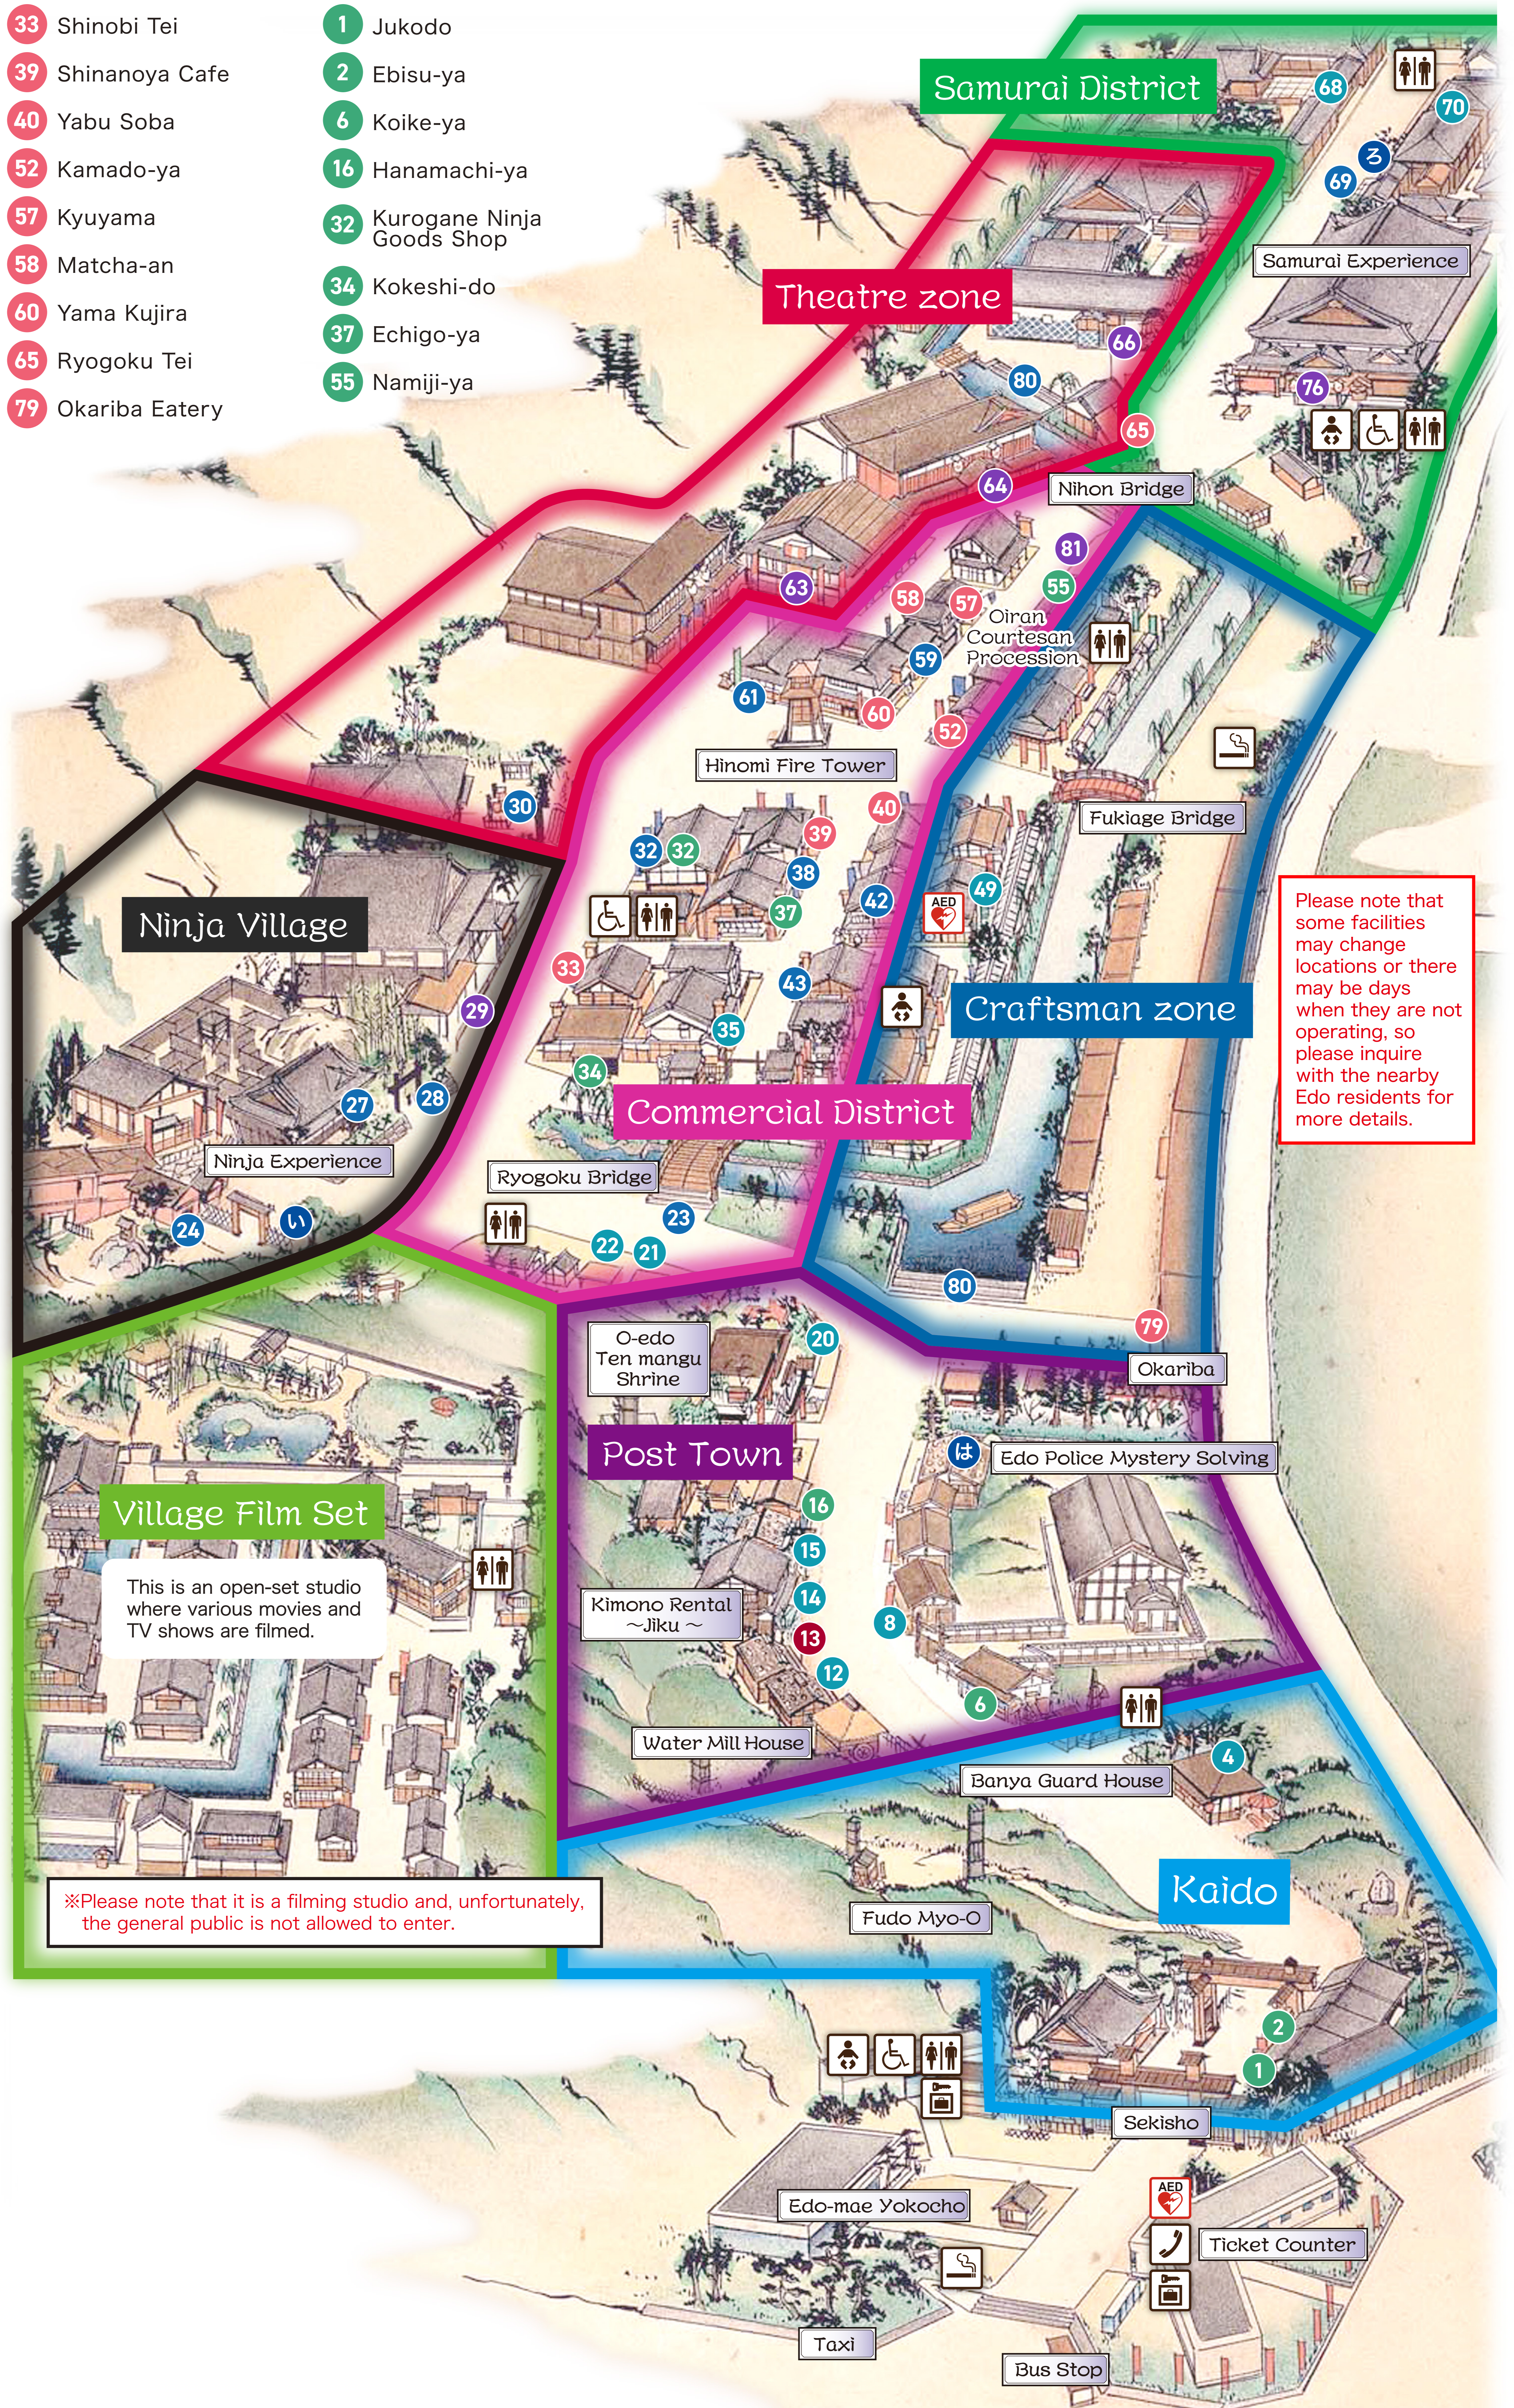

Village Map

EDO WONDERLAND
Nikko Edomura

Experiencing

- 11 Edo Work Experience for Kids
- い Ninja Experience
- 三 Samurai Experience
- は Edo Police Mystery-Solving
- 23 Special Ninja Joint Training
- 24 Ninja Training Hall
- 27 Ninja Karakuri Mansion
- 28 Ninja Shikake Mechanical Maze
- 30 Jigoku Temple
- 32 Shuriken Dojo
- 38 Shamisen Experience
- 42 Make-up Experience
- 43 Edo Craft Experience
- 59 Senbei Cracker Experience
- 61 Yaba Archery Dojo
- 69 Samurai Training Institute
- 80 Yakata Boat Cruise

Learning

- 4 Touge Teahouse
- 8 Sasayama Geta and Umbrella Shop
- 12 Yamaroku Travel Goods
- 14 Shimotsukeya Inn
- 15 Kagoya Palanquin Stand
- 20 Golden Tea Room
- 21 Home of Sengumi Fire Chief Masagoro
- 22 Edo Town Firefighters Museum
- 35 Sharetei Style of Edo Firefighters Exhibit
- 49 Kanuchi Swordsmith Exhibit
- 68 Modern Edo-Tech Museum
- 70 Samurai Warehouse

- 33 Shinobi Tei
- 39 Shinanoya Cafe
- 40 Yabu Soba
- 52 Kamado-ya
- 57 Kyuyama
- 58 Matcha-an
- 60 Yama Kujira
- 65 Ryogoku Tei
- 79 Okariba Eatery

Souvenirs

- 1 Jukodo
- 2 Ebisu-ya
- 6 Koike-ya
- 16 Hanamachi-ya
- 32 Kurogane Ninja Goods Shop
- 34 Kokeshi-do
- 37 Echigo-ya
- 55 Namiji-ya

Please note that some facilities may change locations or there may be days when they are not operating, so please inquire with the nearby Edo residents for more details.

Village Film Set

This is an open-set studio where various movies and TV shows are filmed.